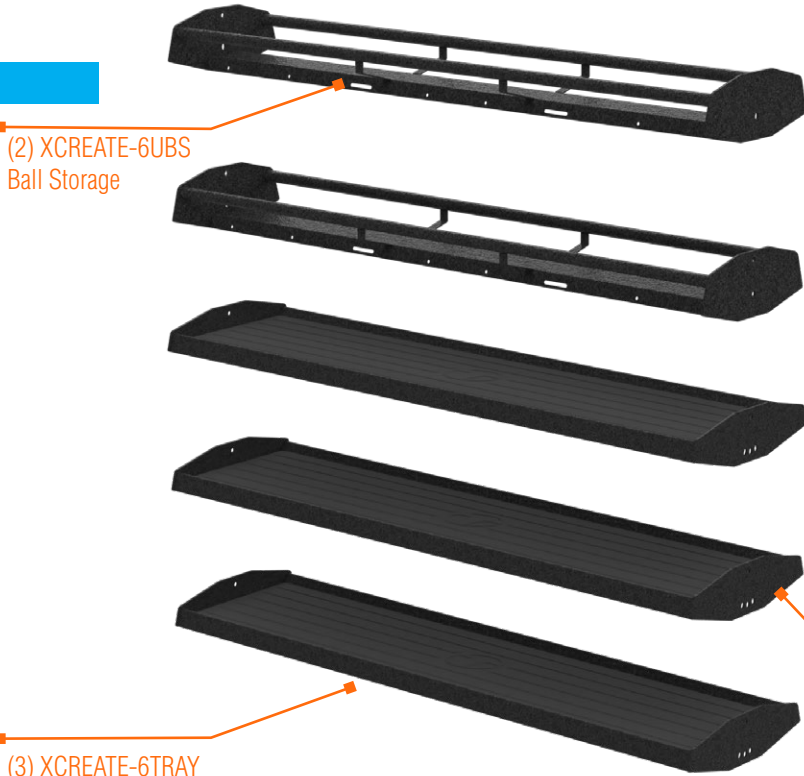

TORQUE USA X-CREATE

6 FT (1.2 M) ACCESSORY STORAGE MODULE

Model number	XCREATE-6ASM
Assembled Dimensions	70.5" x 72.0" x 19.1" (179 cm x 183 cm x 49 cm)
Weight	264 lb (119 kg)
Compatibility	X-Create Module Space
XCREATE-6TRAY Capacity	800 lbs

TOP VIEW