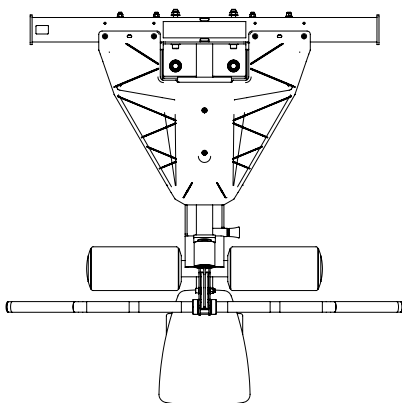

Model number	XCREATE-4LPDM
Assembled Dimensions	42.1" x 47.2" x 93.7" (107 cm x 120 cm x 238 cm)
Module Weight	504 lb (228.6 kg)
Weight Stack	265 lb (120.2 kg); Weight Ratio: 1:1
Compatibility	X-Crete Module Space

### TOP VIEW

### INCLUDED ACCESSORIES

- (1) ALUMINUM LAT BAR