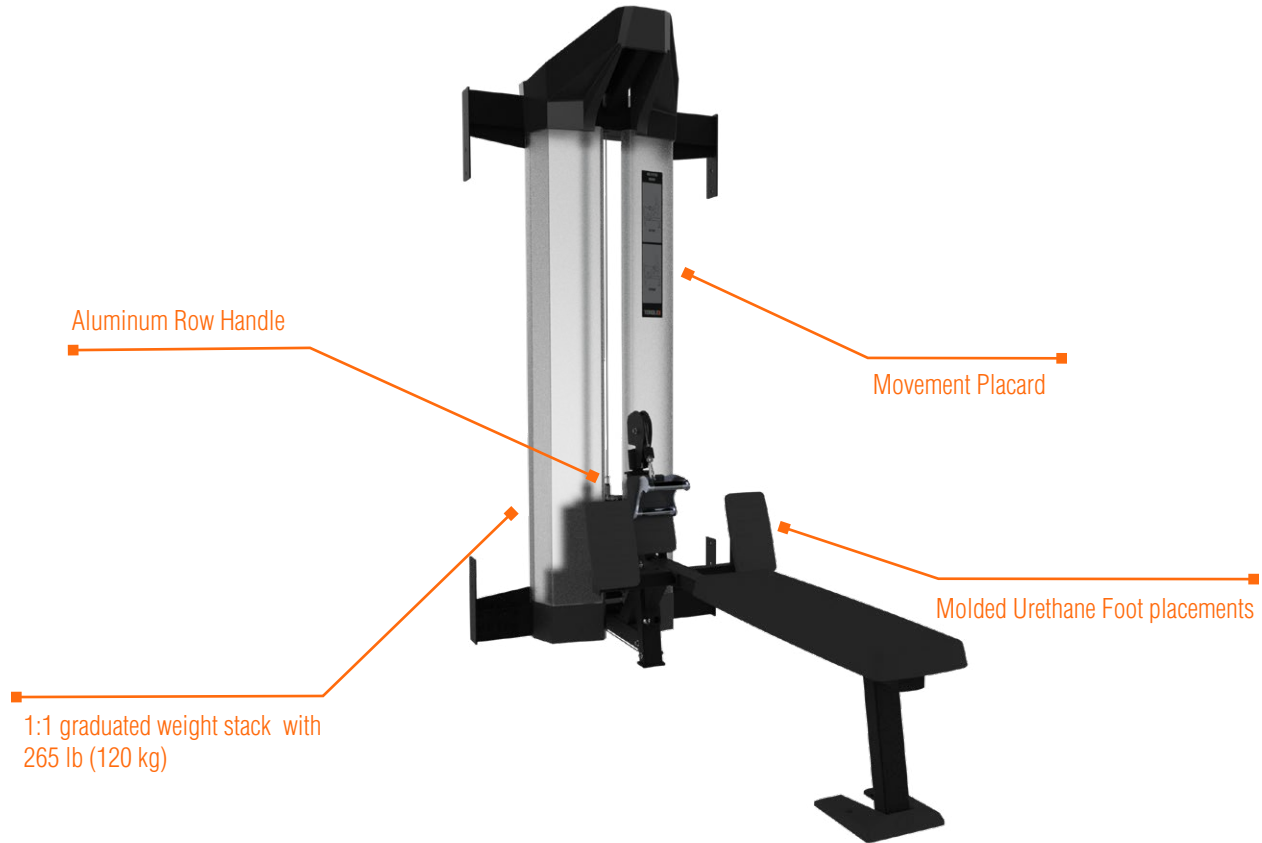

# TORQUE USA X-CREATE

4 FT (1.2 M) SEATED ROW  
MODULE

Model number	XCREATE-4SRM
Assembled Dimensions	42.1" x 85.2" x 93.7" (107 cm x 216 cm x 238 cm)
Module Weight	525 lb (238.1 kg)
Weight Stack	265 lb (120.2 kg); Weight Ratio: 1:1
Compatibility	X-Create Module Space

## TOP VIEW

## INCLUDED ACCESSORIES

- (1) ALUMINUM LOW ROW HANDLE