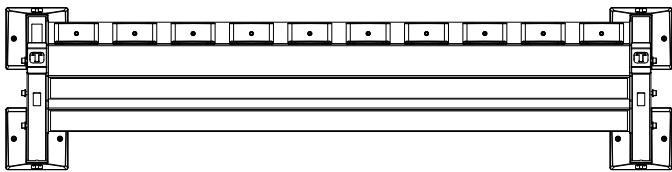

### UPRIGHT COLOR OPTIONS

PLATINUM

SATIN BLACK

Model number	XC82TPSDR
Footprint (L x W x H)	99.2" x 24.1" x 36.0 (252 cm x 61 cm x 91 cm)
Weight	220 lb (100 kg)
XCREATE-8SDRT Weight Capacity	900 lbs

### TOP VIEW

### NOTE:

- THE LENGTH OF THE TRAY IS 87.1 IN (221 CM)