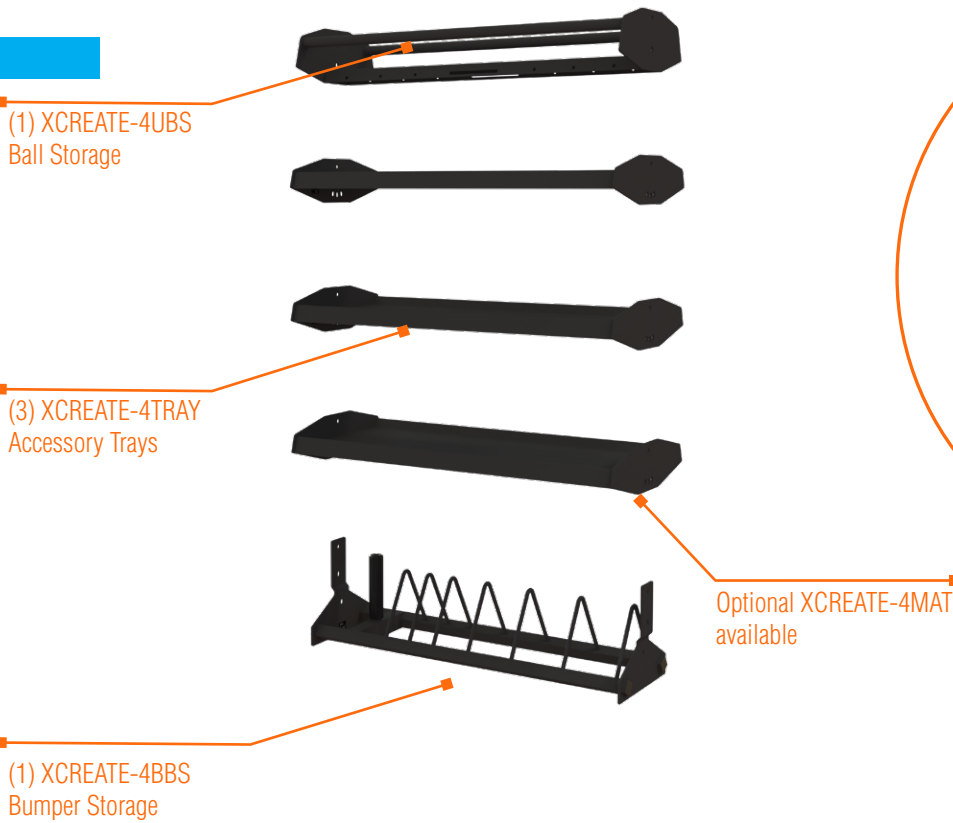

# TORQUE USA X-CREATE

4 FT (1.2 M) ACCESSORY/BUMPER BOOKSHELF STORAGE MODULE

Model number	XCREATE-4ABBSM
Assembled Dimensions	75.4" x 42.1" x 19.1" (191 cm x 107 cm x 49 cm)
Weight	185 lb (83 kg)
Compatibility	X-Create Module Space
XCREATE-4TRAY Capacity	700 lbs

## TOP VIEW