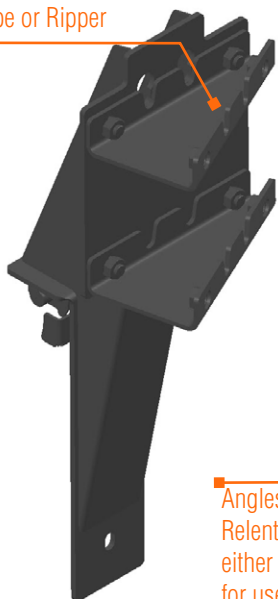

Slotted for effortless attachment of Relentless Rope or Ripper

Angles the Relentless Ripper or Relentless Rope 25 degrees in either direction to create space for user against a wall

Model number	XCREATE-SAM-SUW
Dimensions	11.3" x 9.1" x 27.2" (28.8 cm x 23.0 x 69.0 cm)
Weight	23.5 lb (10.7 kg)
Compatibility	X-Create

### TOP VIEW