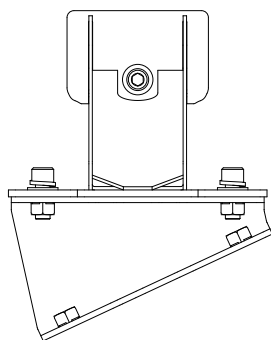

Slotted for effortless attachment of Relentless Rope or Ripper

Angles the Relentless Ripper or Relentless Rope 25 degrees in either direction to create space for user against a wall

Model number	XCREATE-SAM-SUW
Dimensions	11.3" x 9.1" x 27.2" (28.8 cm x 23.0 x 69.0 cm)
Weight	23.5 lb (10.7 kg)
Compatibility	X-Create

### TOP VIEW