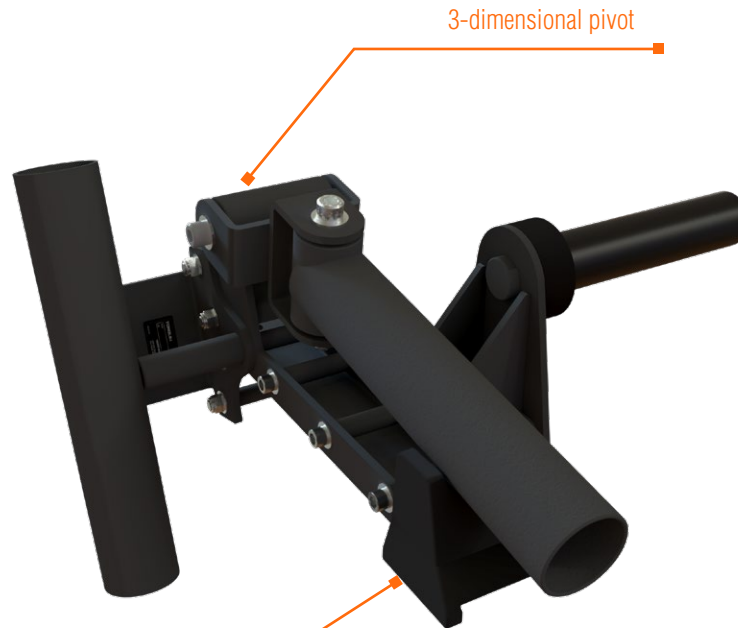

Also referred to as a landmine, the ground rotational trainer attaches to the base of the X-Create upright to provide rotational training with any sized Olympic Bar.

Bar and Plate storage can be interchangably mounted on either the left or the right side of the GRT to accommodate area requirements

Molded rubber keeps GRT centered in the storage position

Model number	XCREATE-TP
Dimensions	18.7" x 20.6" x 12.9" (47.6 cm x 52.3 cm x 32.7 cm)
Weight	40.0 lb (18.1 kg)
Compatibility	X-Create

TOP VIEW

NOTE

- MOUNTS TO X-CREATE UPRIGHTS
- XCREATE-GRTPS MAX PLATE WEIGHT 25LBS