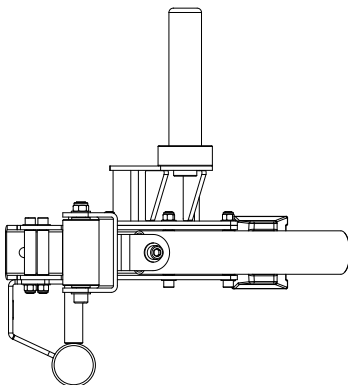

Also referred to as a landmine, the ground rotational trainer attaches to the base of the X-Create upright to provide rotational training with any sized Olympic Bar.

Bar and Plate storage can be interchangably mounted on either the left or the right side of the GRT to accommodate area requirements

Molded rubber keeps GRT centered in the storage position

Model number	XCREATE-TP
Dimensions	18.7" x 20.6" x 12.9" (47.6 cm x 52.3 cm x 32.7 cm)
Weight	40.0 lb (18.1 kg)
Compatibility	X-Create

TOP VIEW

NOTE

- MOUNTS TO X-CREATE UPRIGHTS
- XCREATE-GRTPS MAX PLATE WEIGHT 25LBS