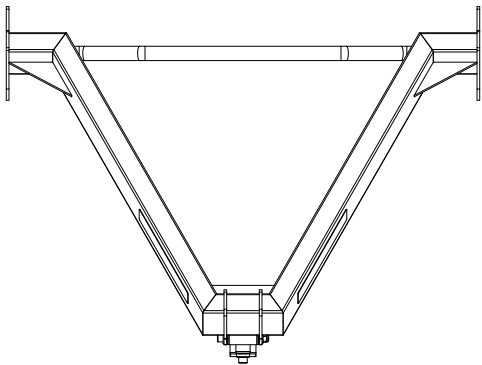

Model number	XCREATE-4HBM
Assembled Dimensions	32.9" x 41.7" x 12.4" (83.5 cm x 105.9 cm x 31.5 cm)
Weight	42.7 lb (19.4 kg)
Compatibility	X-Create Module Space

TOP VIEW

NOTE

- HEAVY BAG NOT INCLUDED
- BAGS MOUNT 13.5 IN (34.29 CM) HIGHER THAN XCREATE-TBE
- BAGS MOUNT 10.5 IN (26.67 CM) FURTHER OUT THAN XCREATE-AE
- COMPATIBLE WITH 100 LB (45.5 KG) HEAVY BAG OR 125 LB (56.7 KG) MUAY THAI BAG