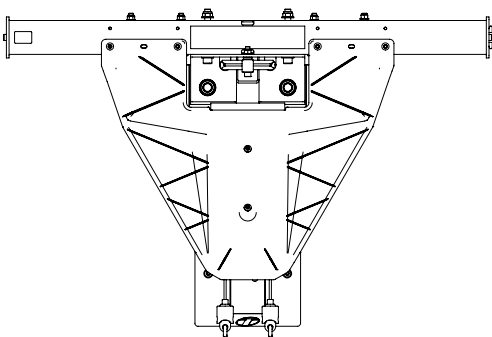

Model number	XCREATE-4CCHM
Assembled Dimensions	42.1" x 27.0" x 93.7" (107 cm x 69 cm x 238 cm)
Module Weight	509 lb (230.9 kg)
Weight Stack	320 lb (145.1 kg); Weight Ratio: 1:4
Compatibility	X-Create Module Space

### TOP VIEW

### INCLUDED ACCESSORIES

- (2) SHORT STRAP HANDLES
- (2) TRICEPS ROPES
- (1) LEG BOOT