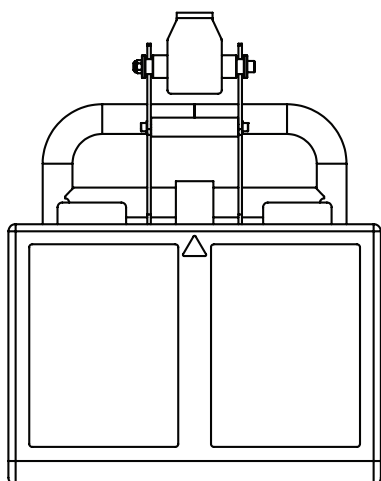

Model number	XCREATE-AAPS
Assembled Dimensions	29.1" x 24.6" x 8.4" (74.0 cm x 62.5 cm x 21.4 cm)
Weight	30.4lb (13.8 kg)
Compatibility	X-Create, X-Rack, X-Siege
Warranty	10 year frame and welds/1 year parts/90 days misc.

TOP VIEW

NOTE

- MOUNTS TO X-CREATE UPRIGHTS
- MOUNTS TO X-RACK ATTACHMENT UPRIGHTS
- SHOWN WITH X-CREATE ATTACHMENT ANCHOR (NOT INCLUDED)