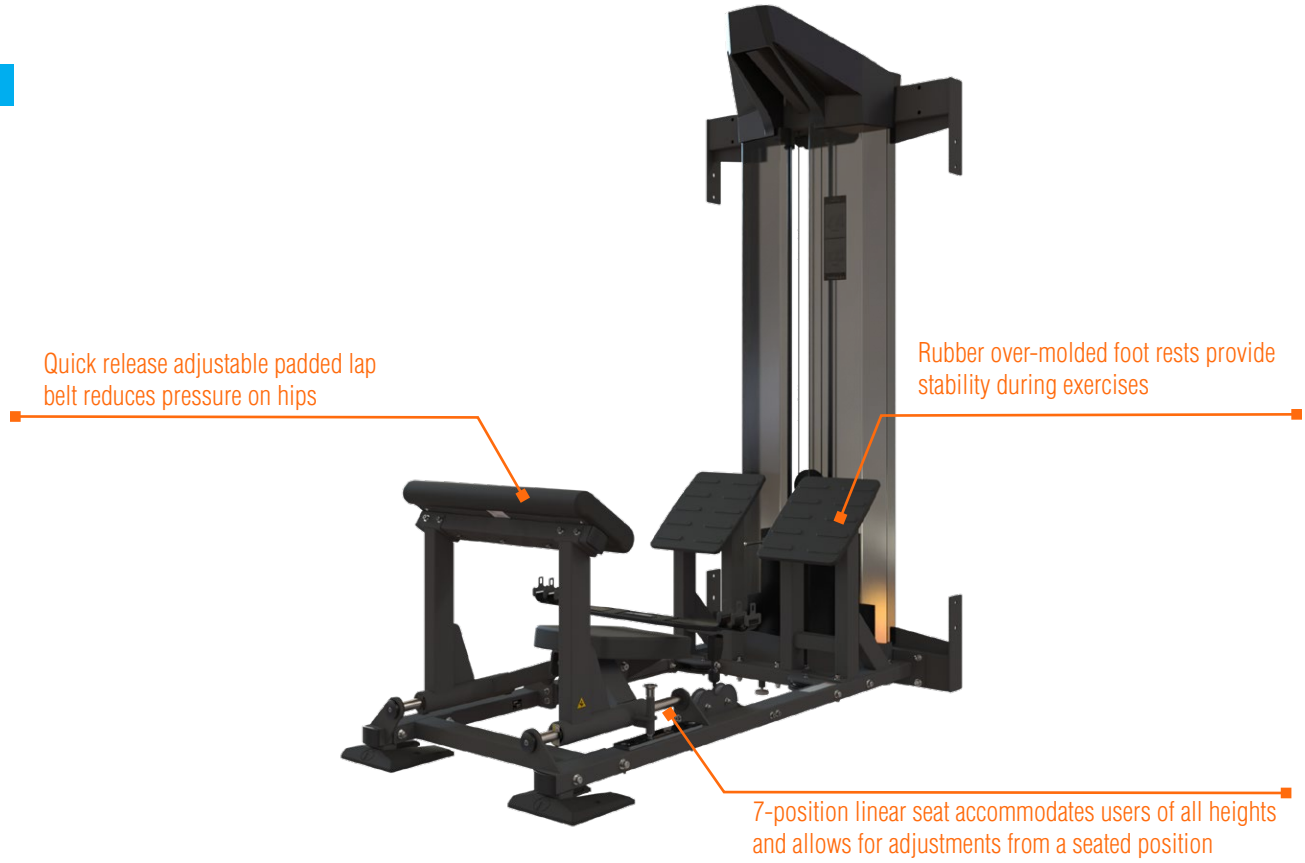

# TORQUE USA X-CREATE

4 FT (1.2 M) HIP THRUST  
MODULE

Model Number	XCREATE-4HTM
Assembled Dimensions	76" x 42.1" x 93.7" (193 cm x 42.1 cm x 238 cm)
Module Weight	681.9 lb (309.3 kg)
Weight Stack	265lb (120.2kg)
Compatibility	X-Create, X-Rack

## TOP VIEW