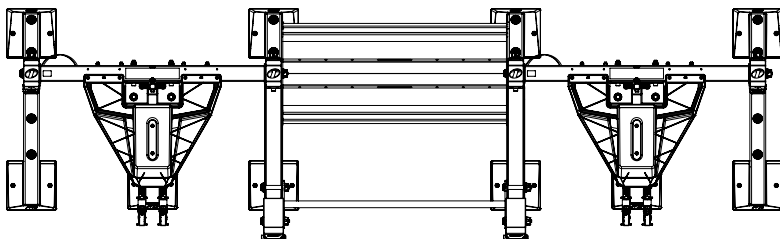

TORQUE USA

X-CREATE

3-MODULE X-SELECT WALL - X1 PACKAGE

UPRIGHT COLOR OPTIONS

PLATINUM

SATIN BLACK

Model number	XCXSW-3M-X1
Footprint	36.7" x 144.5" (93 cm x 367 cm)
Height	Frame 95.8" (243 cm);
Minimum Required Live Area	11' x 16.0' (3.37 m x 4.88 m)
Warranty	10 year frame and welds/1 year parts/90 days misc.

TOP VIEW

INCLUDED MODULES

- (2) HEAVY CABLE COMPONENT MODULES
- (1) STORAGE MODULE

NOTE: X-Create systems are required to be bolted to a concrete sub-floor. Accessories shown sold separately.

©2022 Torque Fitness | Toll Free 1-877-867-7835 |
sales@torquefitness.com | www.torquefitness.com