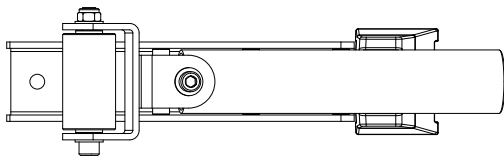

TOP VIEW

NOTE

- MOUNTS TO X-CREATE UPRIGHTS
- XCREATE-GRTBS AND XCREATE-GRTPS CAN BE ADDED FOR ADDITIONAL BAR OR PLATE STORAGE