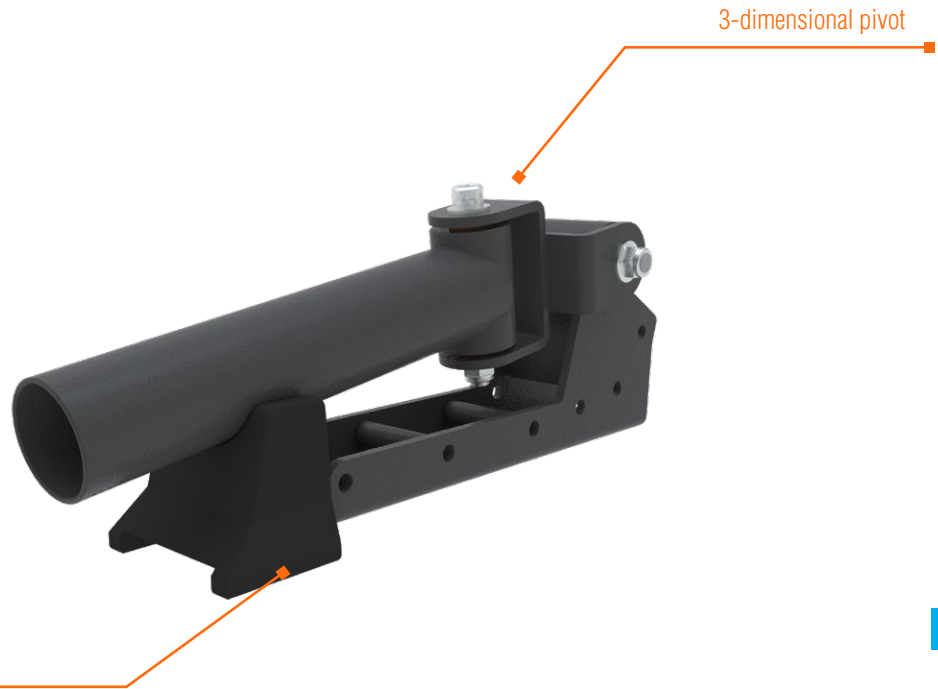

Also referred to as a landmine, the ground rotational trainer attaches to the base of the X-Create upright to provide rotational training with any sized Olympic Bar.

Compatible with Bar and Plate storage which can be interchangably mounted on either the left or the right side of the GRT to accommodate area requirements

Molded rubber keeps GRT centered in the storage position

Model number	XCREATE-GRT
Dimensions	18.5" x 5.5" x 7.4" (47.1 cm x 14.0 cm x 18.8 cm)
Weight	18.0 lb (8.2 kg)
Compatibility	X-Create

### TOP VIEW