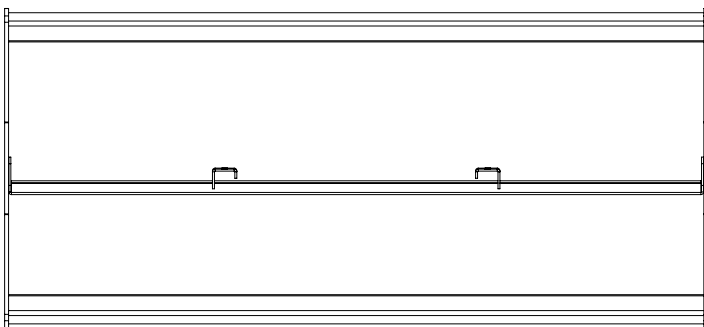

(1) XCREATE-4MM Monitor Mount

(3) XCREATE-4TRAY

Optional XCREATE-4MAT available

Monitor mount can be attached at the top with three trays below or at eye level with one tray above and two below.

Model number	XCREATE-4MMSM
Assembled Dimensions	73.6" x 42.9" x 19.5" (187 cm x 109 cm x 50 cm)
Weight	128 lb (58 kg)
Compatibility	X-Create Module Space
XCREATE-4TRAY Capacity	700 lbs

### TOP VIEW

**NOTE:** Monitor mount is designed to VESA standard and is compatible with most flat screens up to 43 inch. Maximum monitor width must be less than 40.2 inches.