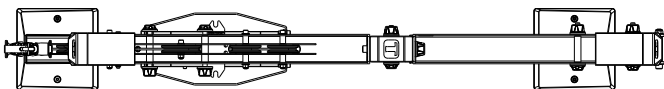

TORQUE USA X-CREATE

UPRIGHT, 8 FT (2.4 M) SINGLE-SIDED
CABLE COMPONENT/SINGLE-SIDED

UPRIGHT COLOR OPTIONS

PLATINUM

SATIN BLACK

| | |
|----------------------|-----------------------------------|
| Model number | XCREATE-U-8SSCC-SS |
| Assembled dimensions | 68.0" x 9.2" (172.8 cm x 23.4 cm) |
| Height | Frame 98.5" (250.3 cm) |
| Weight | 442.3lbs (200.6kg) |
| Weight Stack | 190lb (86.2kg); Weight Ratio 1:2 |
| Compatibility | X-Create |

TOP VIEW

NOTE: X-Create systems are required to be bolted to a concrete sub-floor.

©2025 Torque Fitness | Toll Free 1-877-867-7835 |
sales@torquefitness.com | www.torquefitness.com

**DON'T QUIT.
EVER.™**